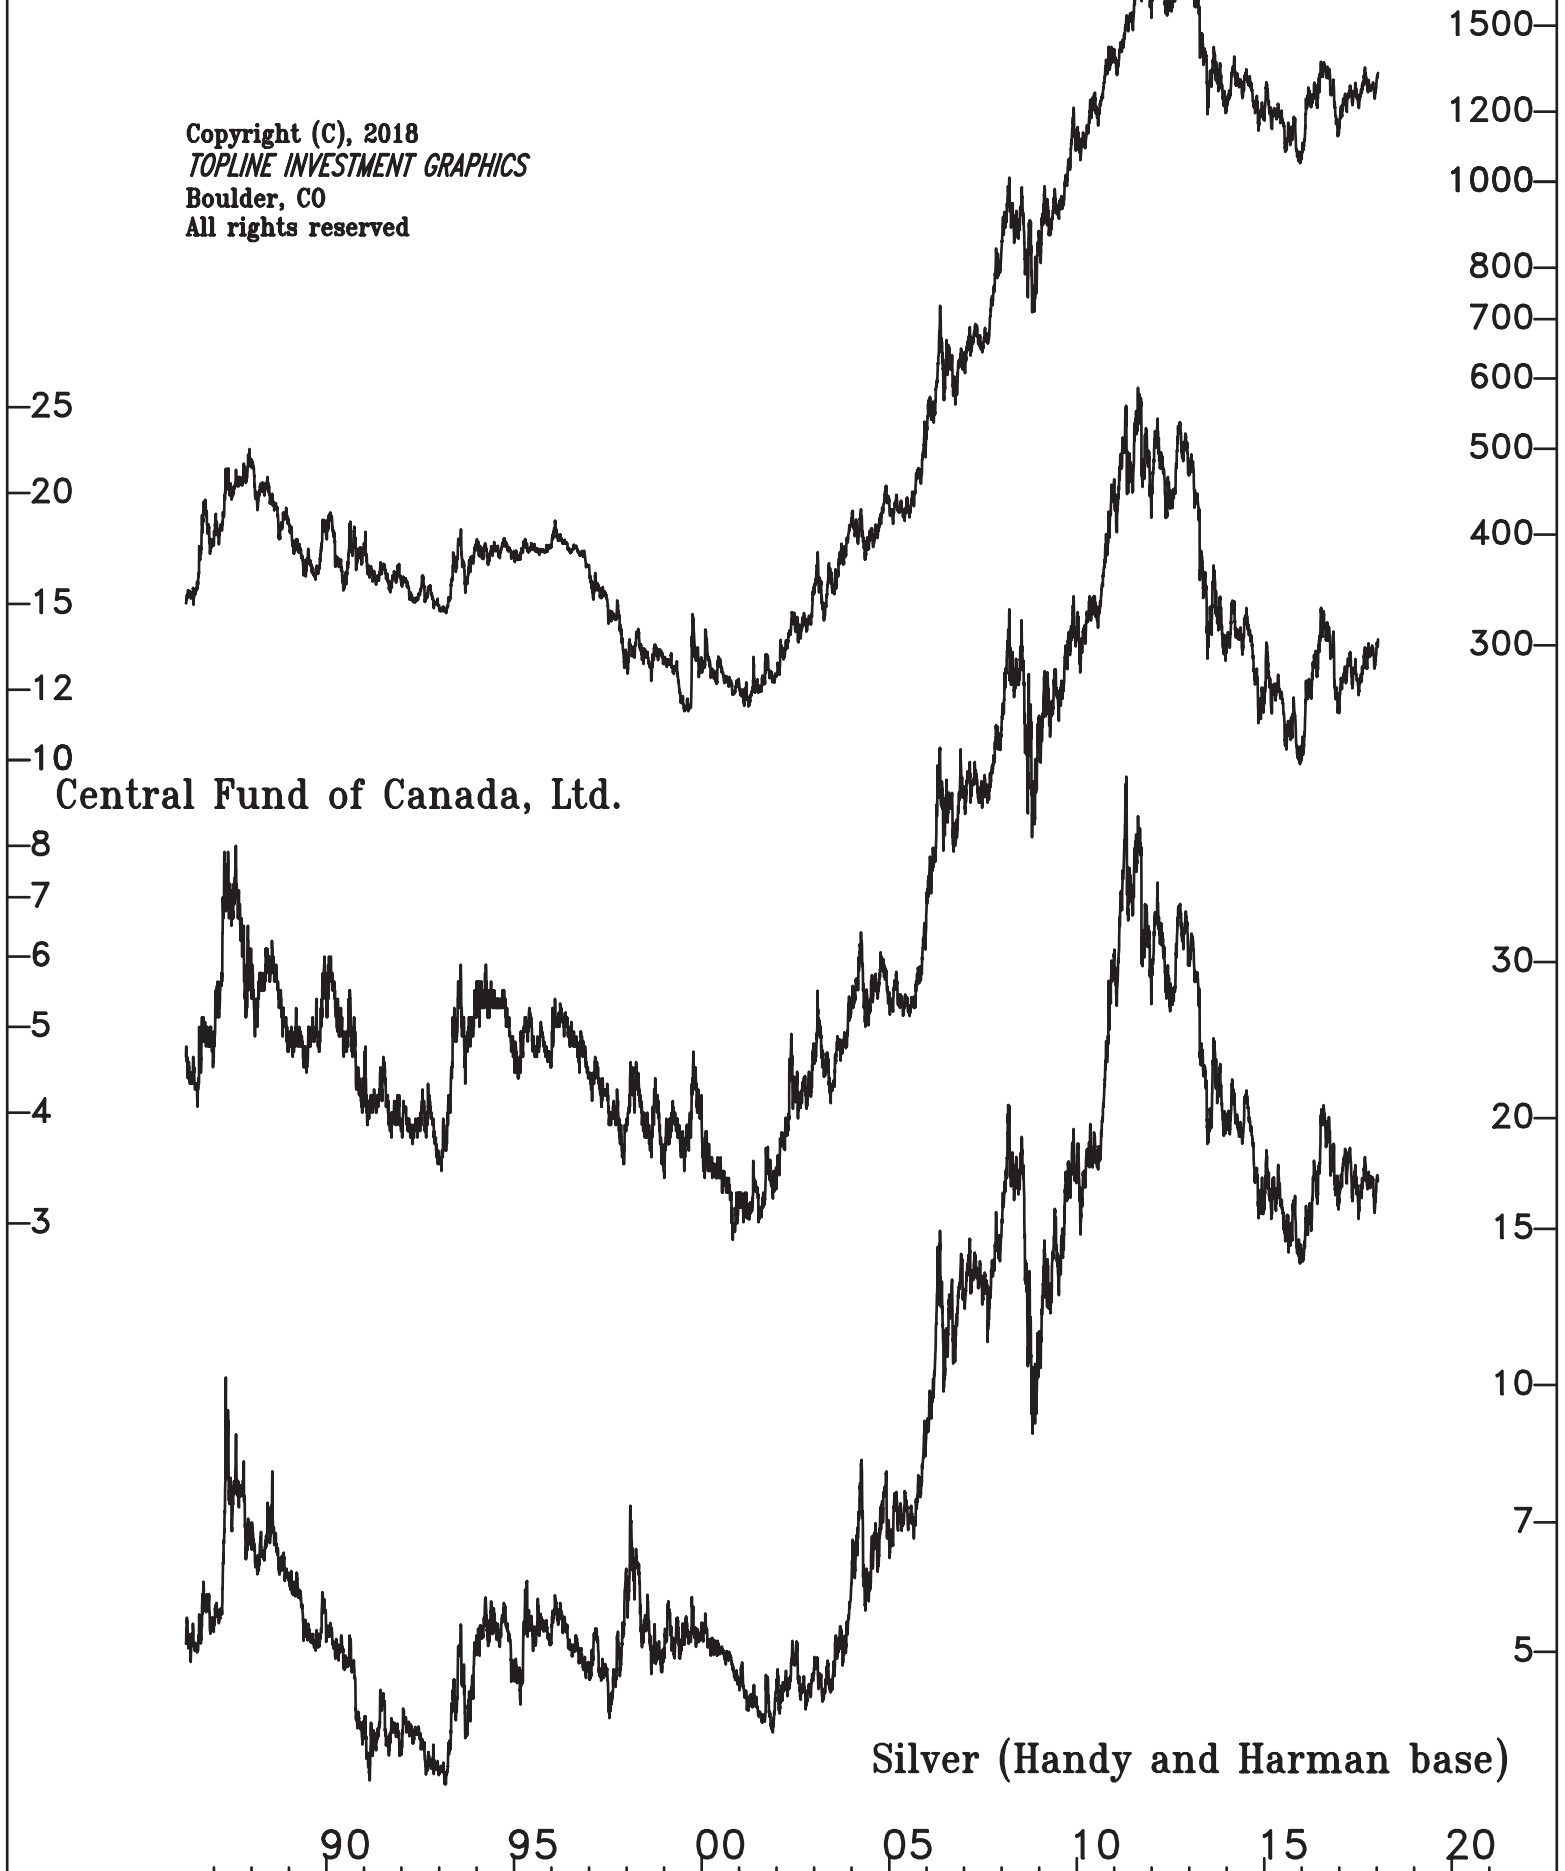

London PM Gold (1/12/18, daily)
Comparable Log Scale

Copyright (C), 2018
TOPLINE INVESTMENT GRAPHICS
Boulder, CO
All rights reserved

Central Fund of Canada, Ltd.

Silver (Handy and Harman base)